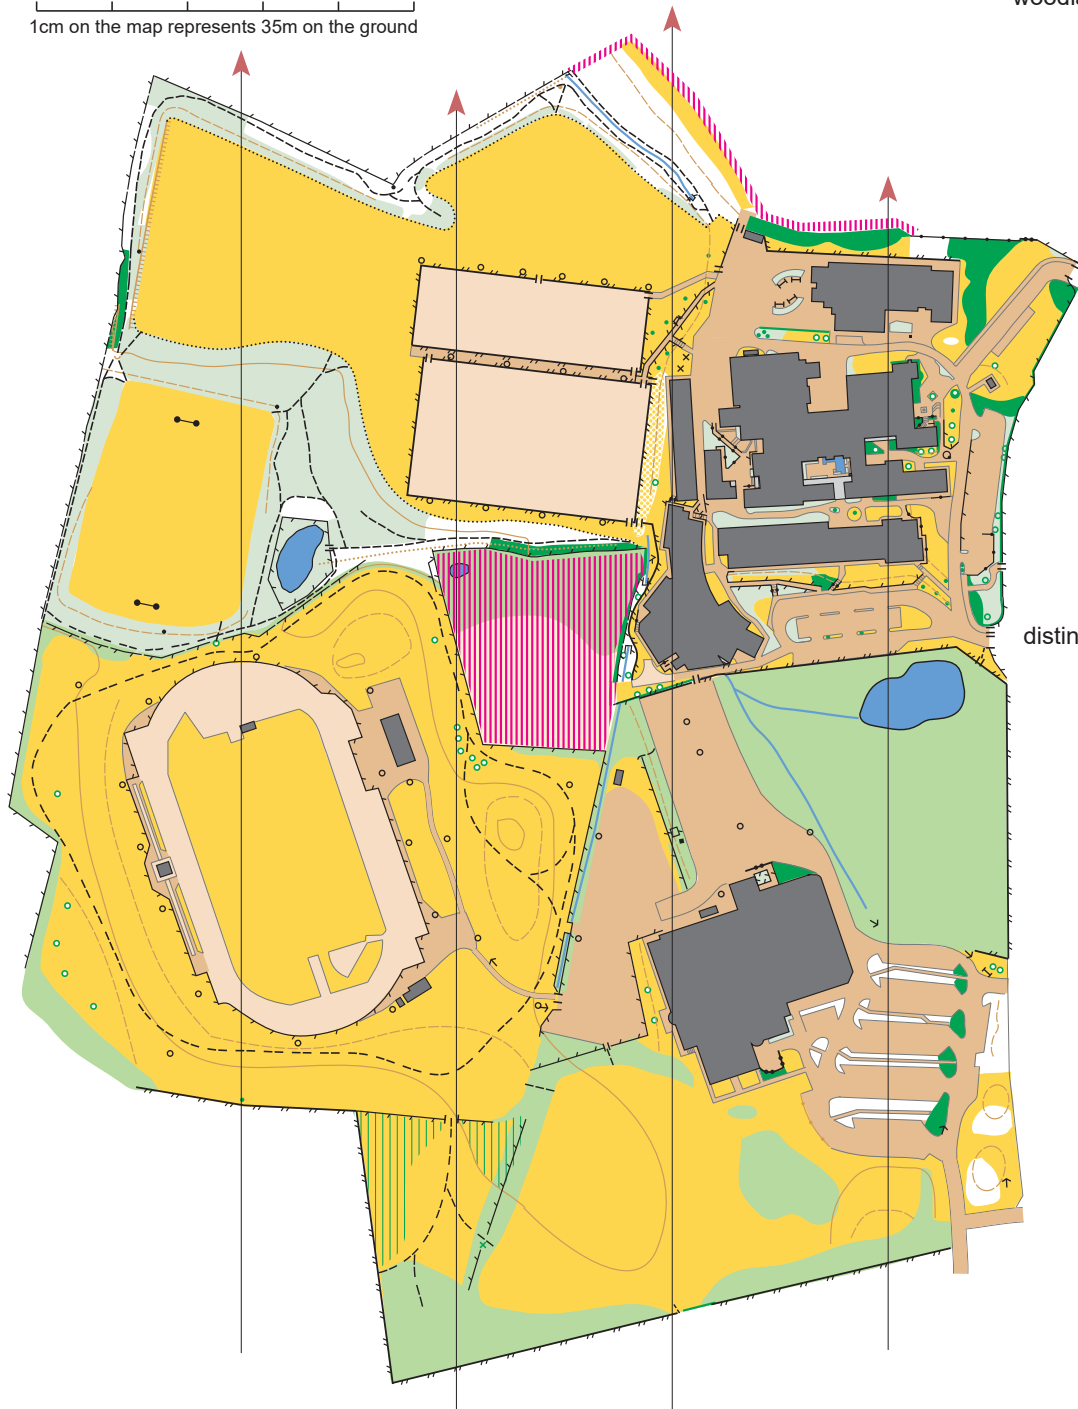

Fallibroome Academy and Macclesfield Leisure Centre

Key to map symbols

scale 1:3500
magnetic north 2015

0 metres 175
1cm on the map represents 35m on the ground

- building
- canopy
- open land
- open land with scattered trees
- hard paved area
- edge of paved area
- soft paved area
- woodland run
- woodland slow run/flowerbed
- woodland walk
- dense vegetation
- area of water
- out of bounds
- fence
- broken fence
- high fence
- wall
- high wall
- hedge
- form line
- contour line
- earthwall
- earthbank
- small gully
- small path
- indistinct small path
- small watercourse
- distinct vegetation boundary
- gate
- bench
- picnic bench
- single large tree
- bush or small tree
- sign
- small steps
- small structure
- post
- boulder
- goalpost
- bike rack
- small knoll
- small depression
- root stock