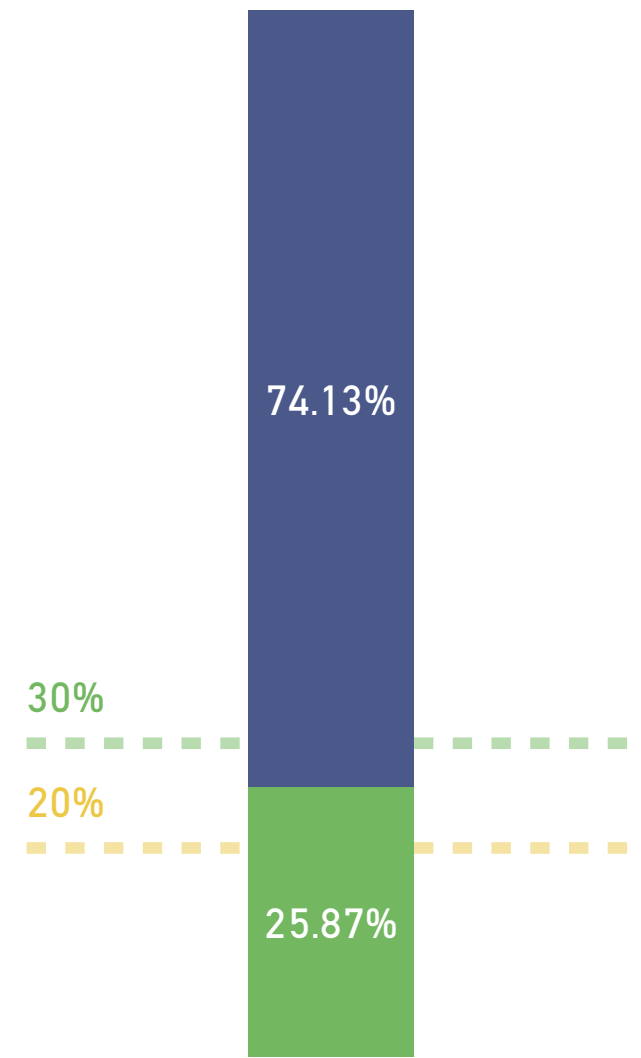

201

Members

44.13

Average Member Age

10.54

Average Membership Length

Note there is some discrepancy in the data for length of membership especially for longer tenured members.

% Senior/Junior

Junior Senior