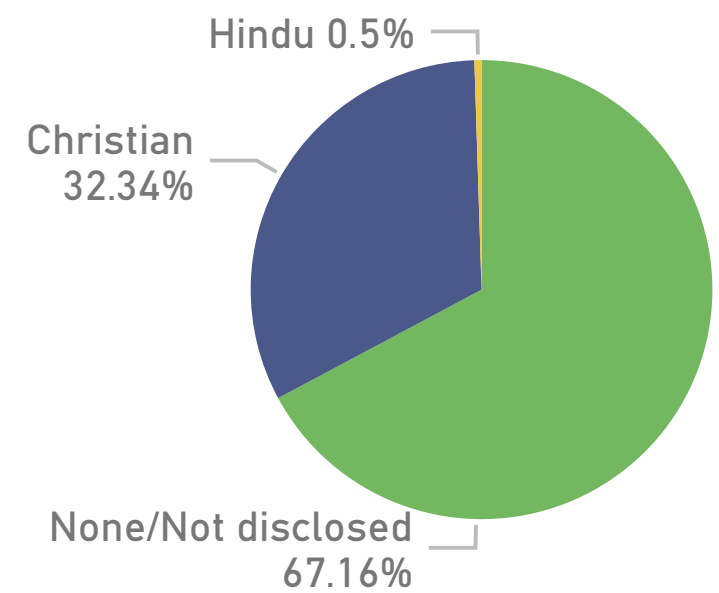

201

Members

44.13

Average Member Age

10.54

Average Membership Length

Note there is some discrepancy in the data for length of membership especially for longer tenured members.

% Senior/Junior

Junior Senior

Member Status

New Renewal

Senior and Junior Members By Gender

Junior Senior

Club

MDOC

Disability

Ethnicity

Religion

Members By Age

f m

(Blank)

Lapsed Members

Senior and Junior Members By Gender

Club