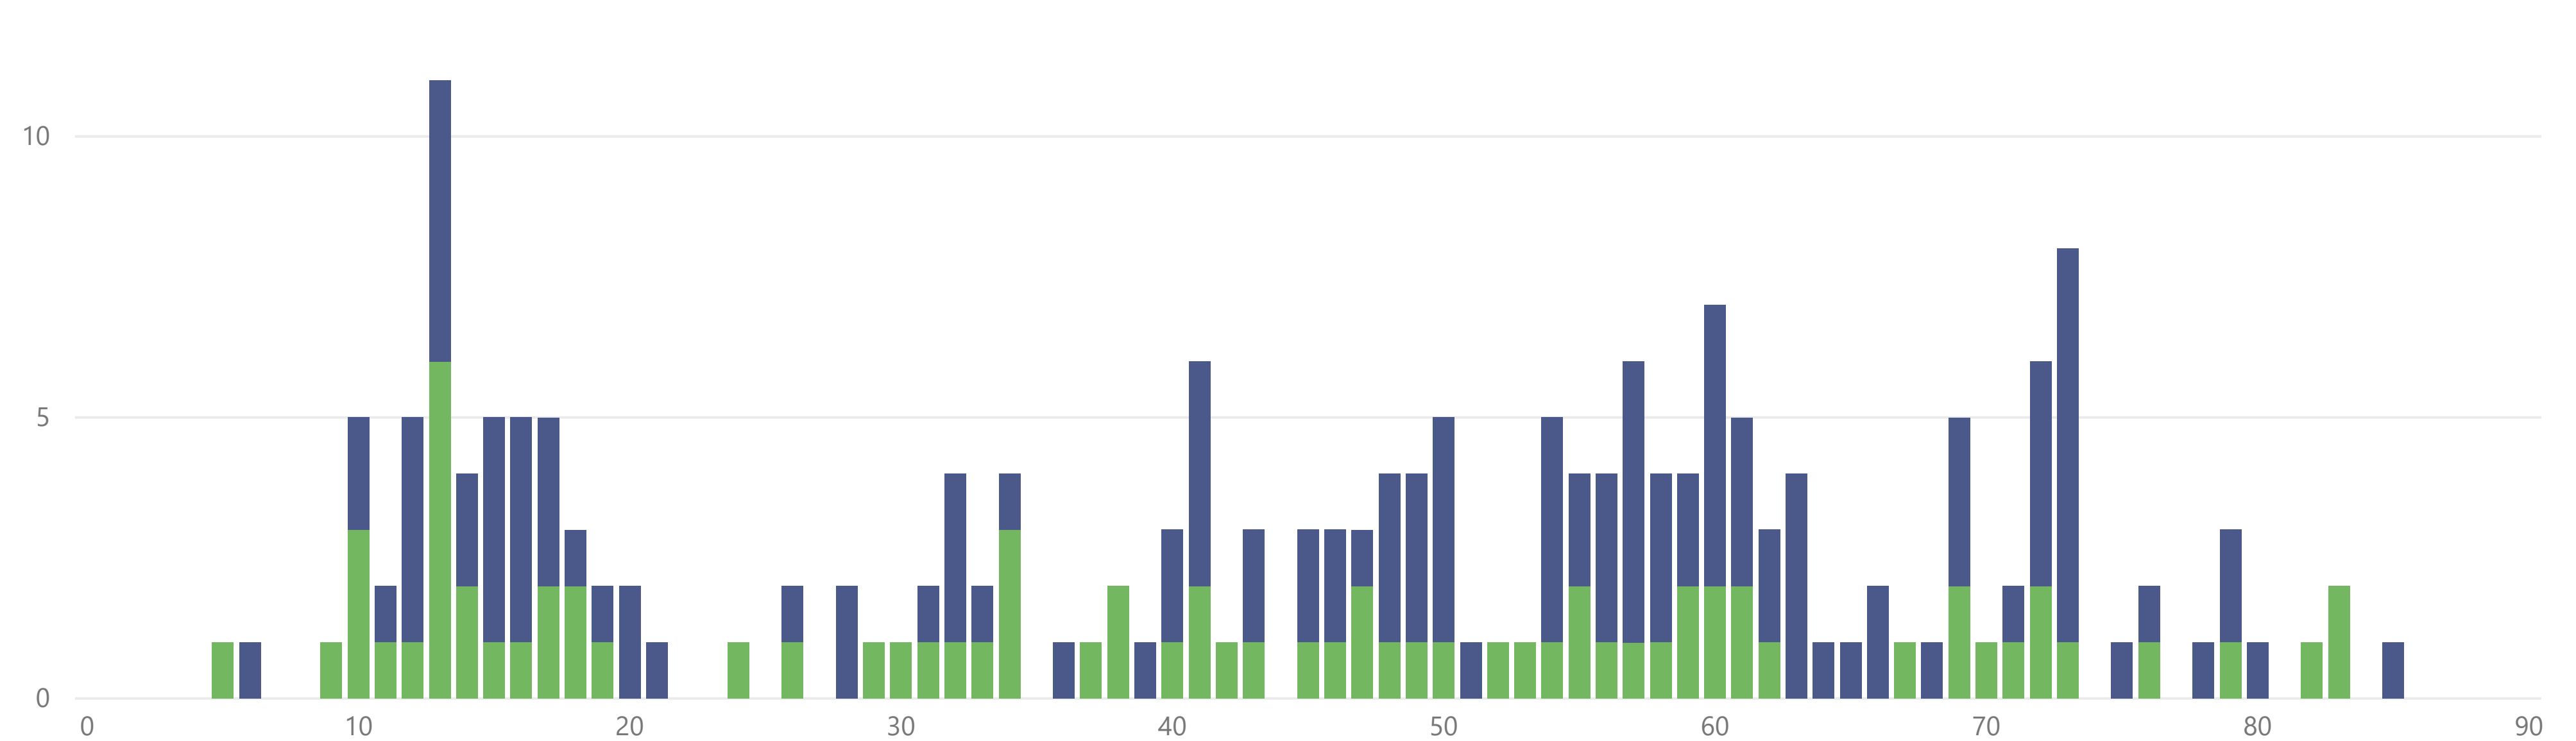

Ethnicity

Religion

Members By Age

f m

(Blank)

Lapsed Members

Senior and Junior Members By Gender

Club

MDOC

(Blank)

Average Member Age

(Blank)

Average Membership Length

Note there is some discrepancy in the data for length of membership especially for longer tenured members.

Disability

Ethnicity