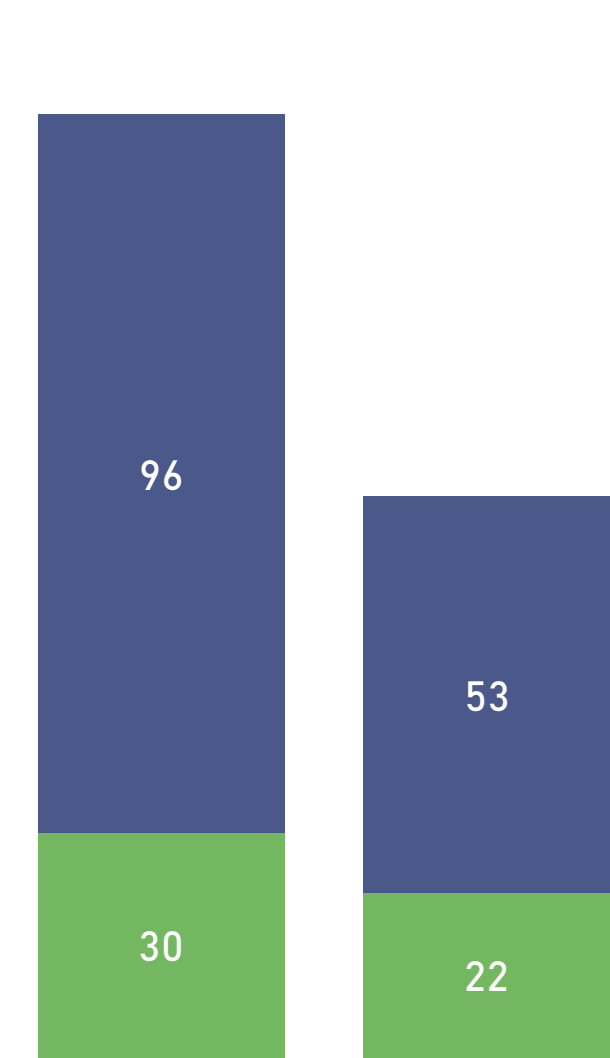

201

Members

44.13

Average Member Age

10.54

Average Membership Length

Note there is some discrepancy in the data for length of membership especially for longer tenured members.

% Senior/Junior

Junior Senior

Member Status

New Renewal

Senior and Junior Members By Gender

Junior Senior

Club

MDOC

Disability

Ethnicity

Religion

Members By Age

f m

(Blank)

Lapsed Members

Senior and Junior Members By Gender

Club