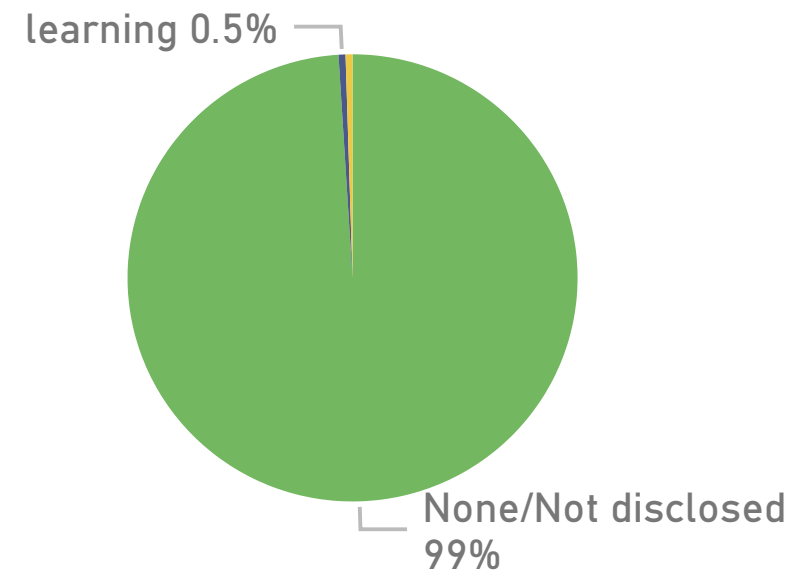

201

Members

44.13

Average Member Age

10.54

Average Membership Length

Note there is some discrepancy in the data for length of membership especially for longer tenured members.

% Senior/Junior

Junior Senior

Member Status

New Renewal

Senior and Junior Members By Gender

Junior Senior

Club

MDOC

Disability

Ethnicity

Religion

Members By Age

f m

(Blank)

Lapsed Members

Senior and Junior Members By Gender

Club