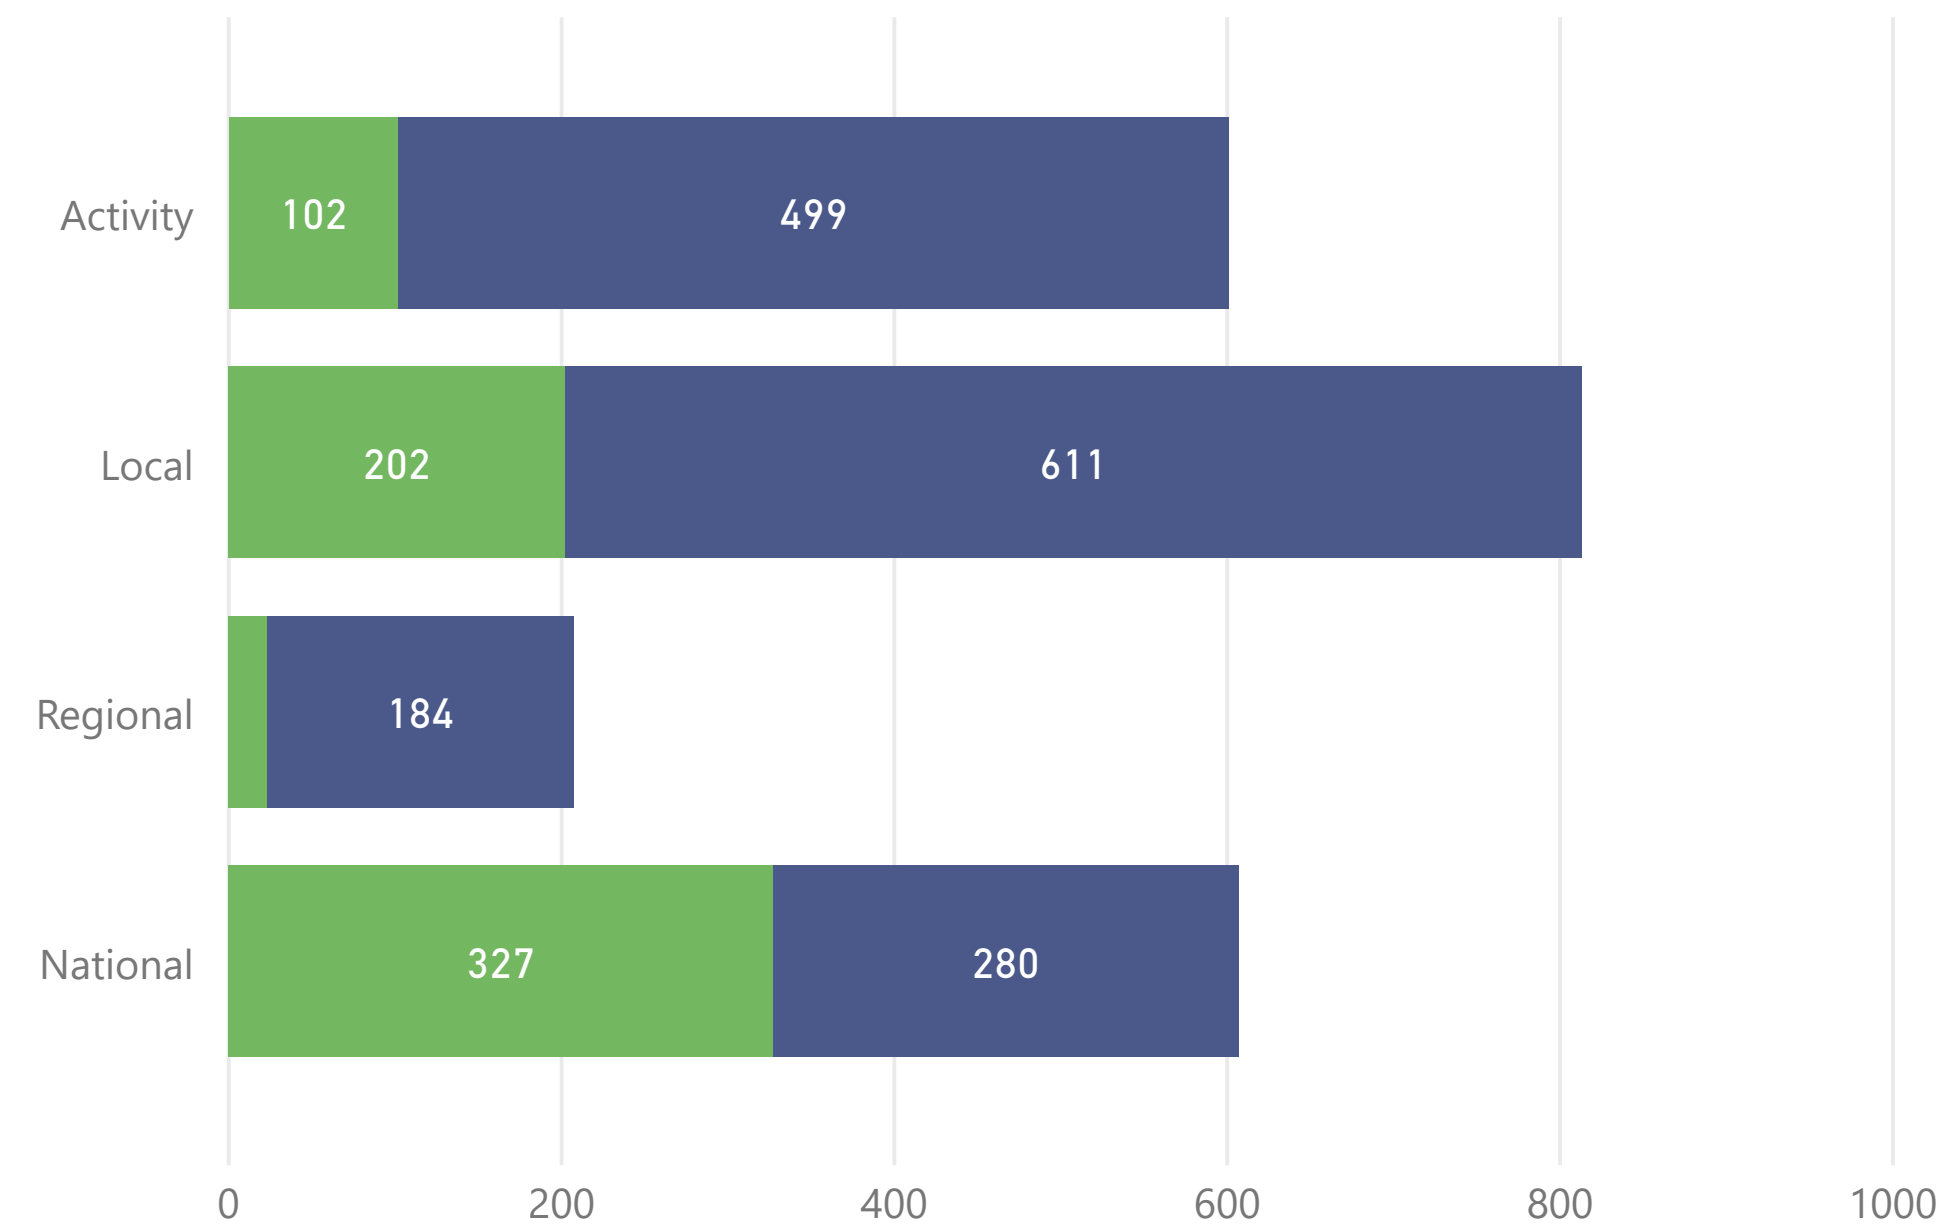

Level

All

Average Event Attendance

Activity

18.78

Local

90.33

Regional

207.00

National

303.50

Level ● Activity ● Local ● Regional ● National

Event Attendance

● Junior Participants ● Senior Participants

Number of Events

Level ● Activity ● Local ● Regional ● National