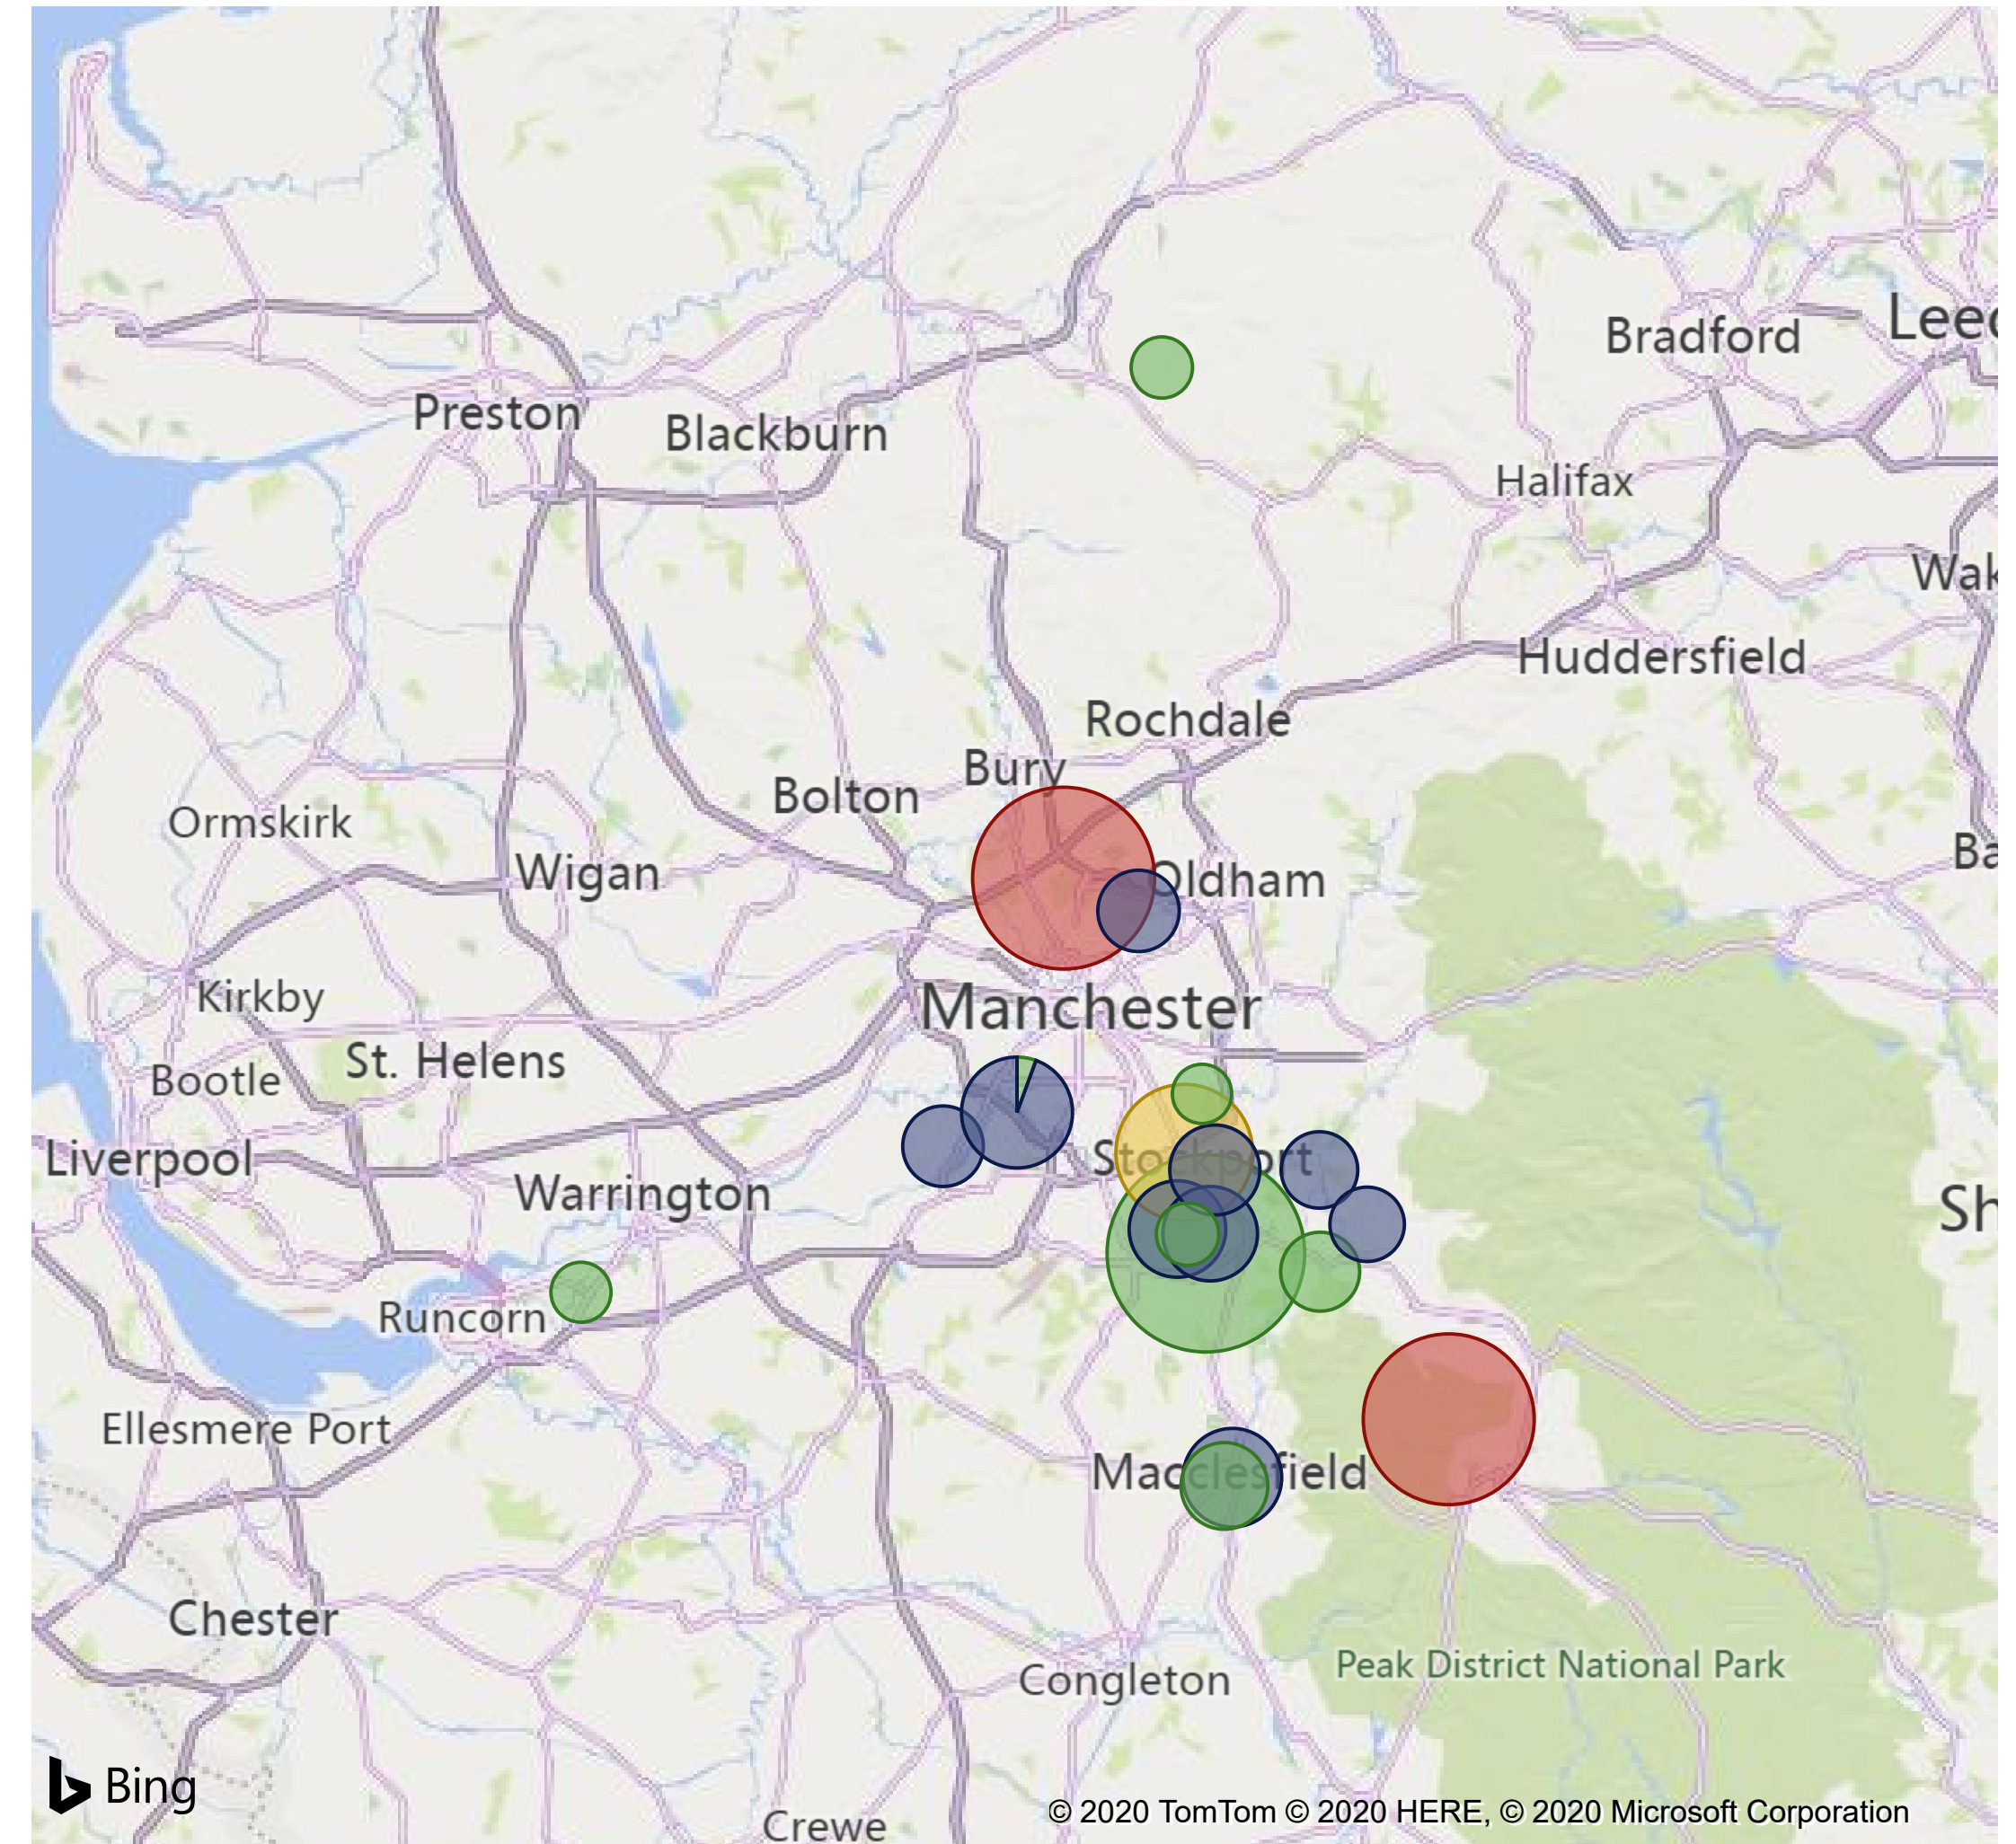

Level

All

Average Event Attendance

Activity

18.78

Local

90.33

Regional

207.00

National

303.50

Level ● Activity ● Local ● Regional ● National

Event Attendance

● Junior Participants ● Senior Participants

Number of Events

Level ● Activity ● Local ● Regional ● National