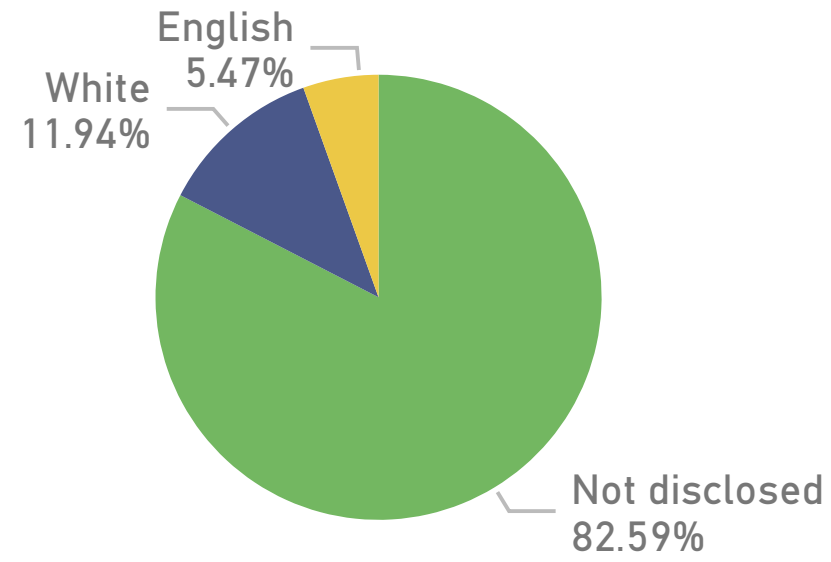

201

Members

44.13

Average Member Age

10.54

Average Membership Length

Note there is some discrepancy in the data for length of membership especially for longer tenured members.

% Senior/Junior

Junior Senior

Member Status

New Renewal

Senior and Junior Members By Gender

Junior Senior

Club

MDOC

Disability

Ethnicity

Religion

Members By Age

f m

(Blank)

Lapsed Members

Senior and Junior Members By Gender

Club