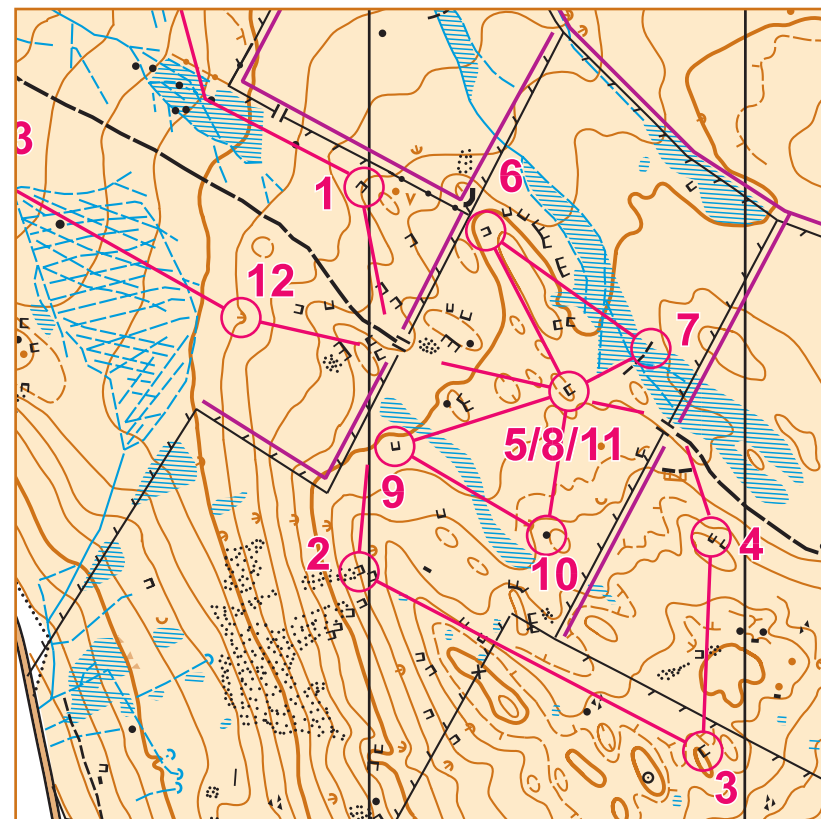

Sat 4 October 2014 MDOC Park Score Event

Permission awaited. Wythenshawe Park, South Manchester. SJ813896 M23 0AB. 45 minute Score with technical option + Yellow. Starts 10.30 to 11.15. Fee £3/£1.50. SI punching. Enquiries to autumn2014@mdoc.org.uk. Details www.mdoc.org.uk

Sun 5 October 2014 DEE Level B Event

Formby Dunes. GR SD276065. White - Black. Registration 1000-1130 Starts 1030-1330. Cost £9.00/£5.00. Entry limit of 500. Pre-entry via www.fabian4.co.uk. EOD if available cost £11.00/6.00. Organiser Norman Hall 01695 422919.

Thur 9 October 2014 WCOC Autumn Park Series

TBC. Long and short suitable for all ages and ability. Starts 6 - 7 pm. Seniors £3 Juniors £1.50 See www.wcoc.co.uk for full details.

Sat 11 October 2014 SROC Autumn Series

Eaves Wood, Silverdale Start times 12.30-1.30 Fees £5/£2 Courses technical and yellow/orange see www.sroc.org nearer the time.

Sun 12 October 2014 BL Level C Event

Cumbrian Galoppen event on The Beacon, Penrith. GR NY528296 Penrith Rugby Club, CA11 8RG. Bus to start. Starts 10.30 - 12.30pm. Fees £6/£2.50 (+£2 for non BOF members) Courses Yellow to Brown. Contact Ron Kenyon 01768 864728 www.bl-orienteering.org.uk

Thur 16 October 2014 WCOC Autumn Park Series

TBC. Long and short suitable for all ages and ability. Starts 6 - 7 pm. Seniors £3 Juniors £1.50 See www.wcoc.co.uk for full details.

Join a Club and Enjoy the Whole Experience!