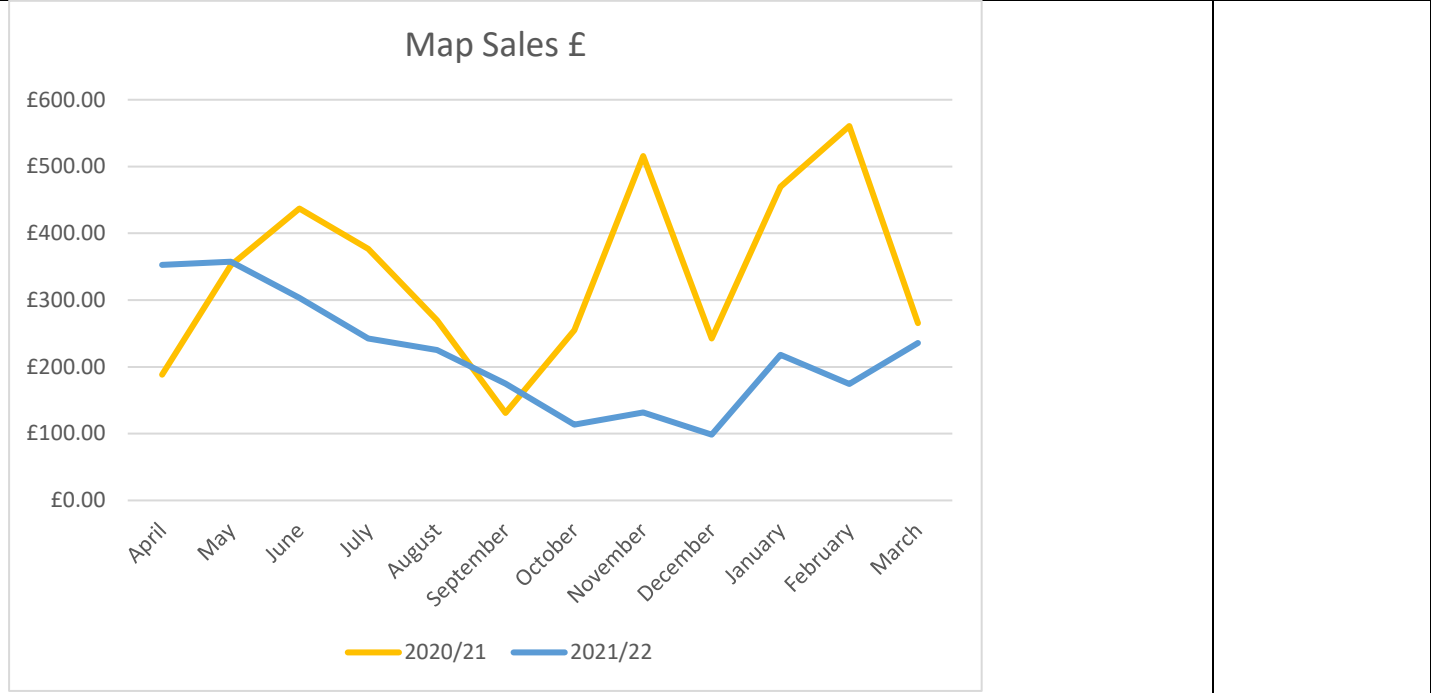

### Sales £ Cumulative

Sales value behind last year (record year) but well ahead of other recent years

### Popularity of Product type

The same data as the previous chart

### 2021/22 Number of Orders

Stripe, 293,  
45.077%

Bank Transfer, 2,  
0.308%

Cheque, 0,  
0.000%

Invoice, 0,  
0.000%

PayPal, 355,  
54.615%

■ PayPal ■ Stripe ■ Cheque ■ Bank Transfer ■ Invoice

99% of maps are paid for by Card or Paypal.