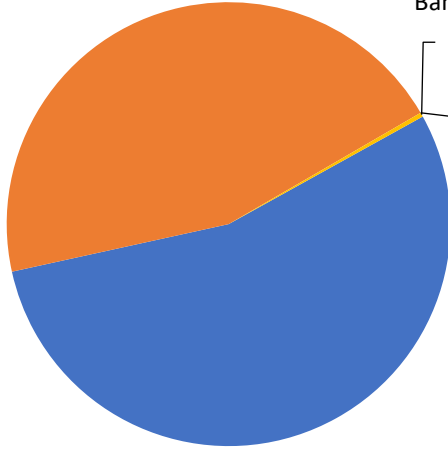

### 2021/22 Number of Orders

Stripe, 293,  
45.077%

Bank Transfer, 2,  
0.308%

Cheque, 0,  
0.000%

Invoice, 0,  
0.000%

PayPal, 355,  
54.615%

■ PayPal ■ Stripe ■ Cheque ■ Bank Transfer ■ Invoice

99% of maps are paid for by Card or Paypal.