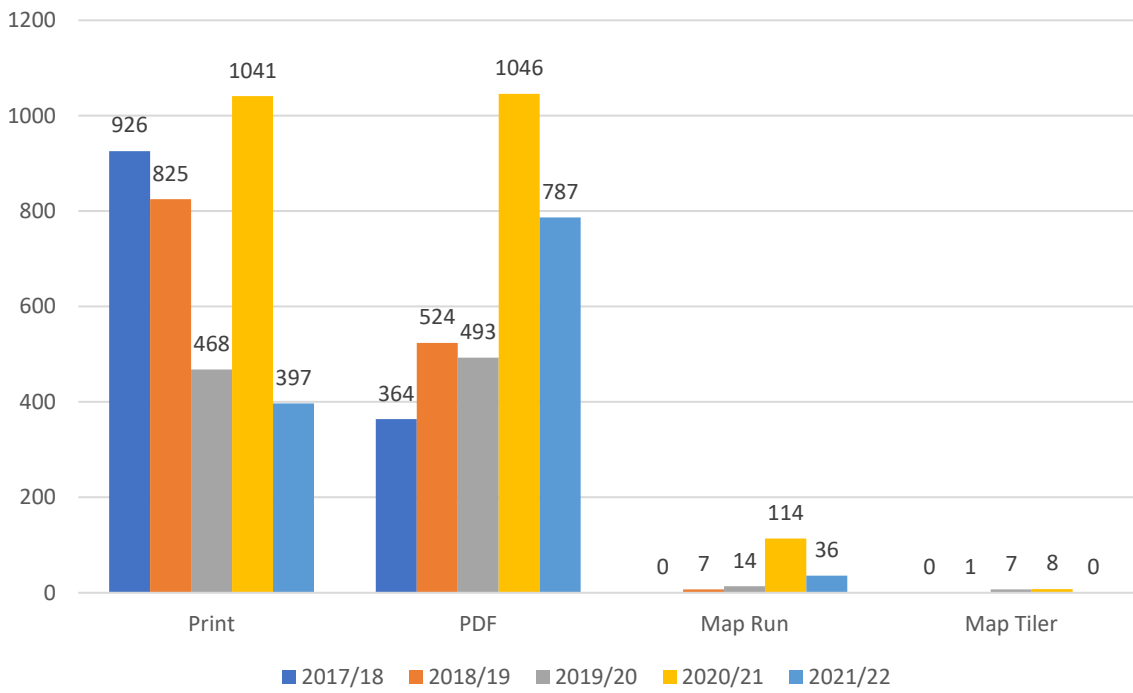

Type of Map supplied

The ratio of pdf to print has again moved in favour of pdf compared to last year