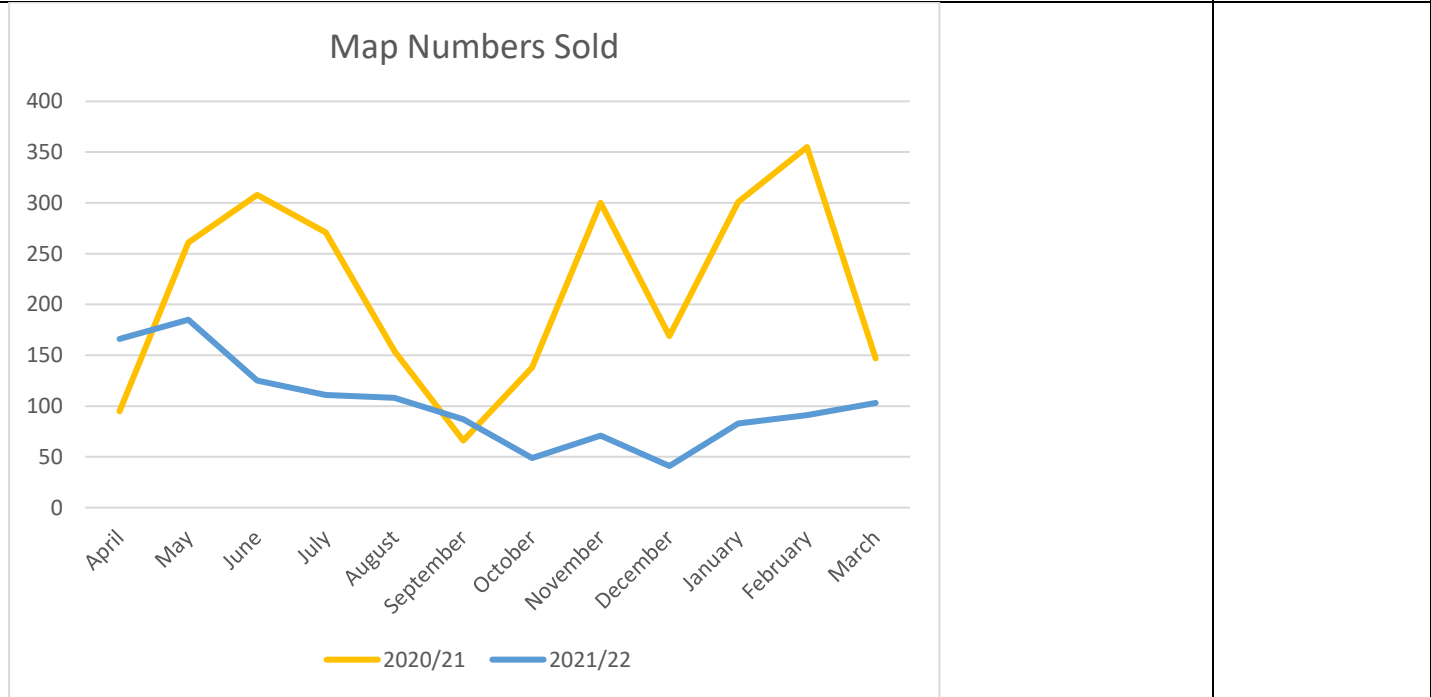

# Map Sales report – Year 2021-2022 Full Year

### Sales £ Cumulative

Sales value behind last year (record year) but well ahead of other recent years

### Popularity of Product type

The same data as the previous chart

### 2021/22 Number of Orders

Stripe, 293,  
45.077%

Bank Transfer, 2,  
0.308%

Cheque, 0,  
0.000%

Invoice, 0,  
0.000%

PayPal, 355,  
54.615%

■ PayPal ■ Stripe ■ Cheque ■ Bank Transfer ■ Invoice

99% of maps are paid for by Card or Paypal.