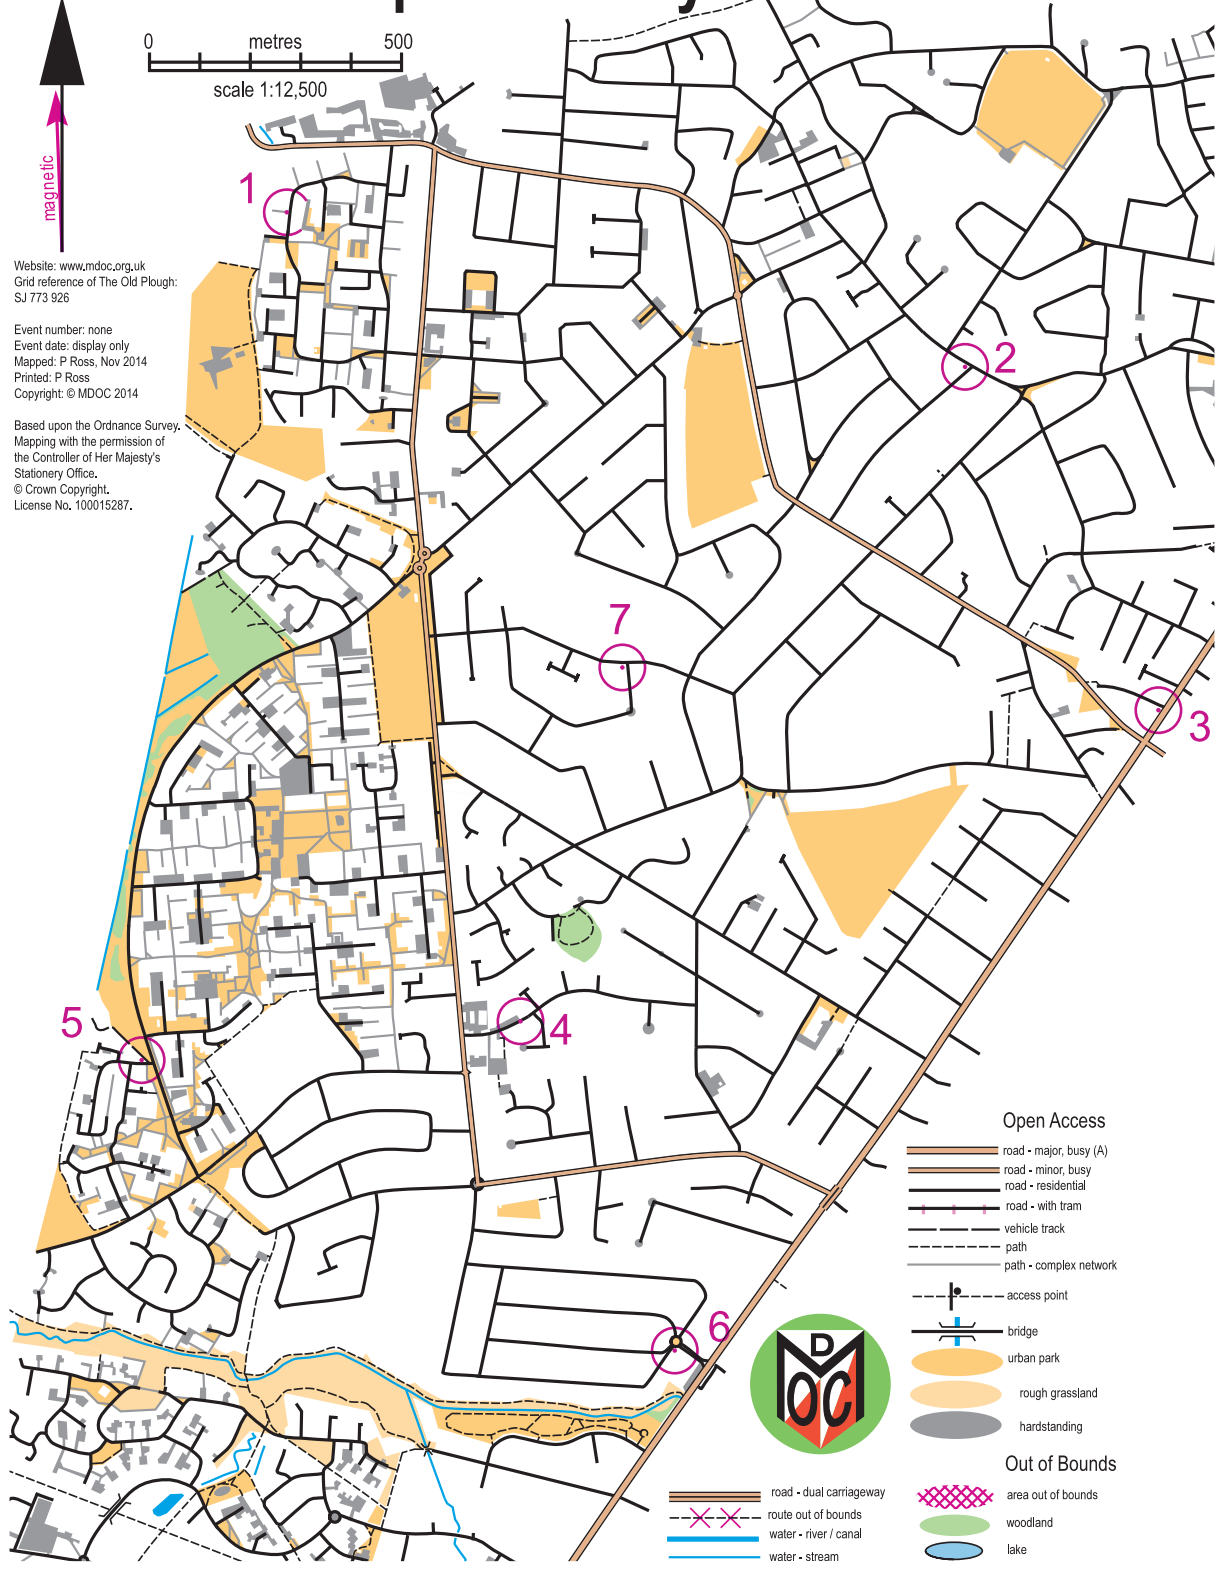

grid

Ashton upon Mersey

Emergency Number: 07768 431478

0 metres 500
scale 1:12,500

Website: www.mdoc.org.uk
Grid reference of The Old Plough:
SJ 773 926

Event number: none
Event date: display only
Mapped: P Ross, Nov 2014
Printed: P Ross
Copyright: © MDOC 2014

Based upon the Ordnance Survey.
Mapping with the permission of
the Controller of Her Majesty's
Stationery Office.
© Crown Copyright.
License No. 100015287.

Open Access

- road - major, busy (A)
- road - minor, busy
- road - residential
- road - with tram
- vehicle track
- path
- path - complex network
- access point

- bridge
- urban park
- rough grassland
- hardstanding

Out of Bounds

- road - dual carriageway
- route out of bounds
- water - river / canal
- water - stream
- area out of bounds
- woodland
- lake