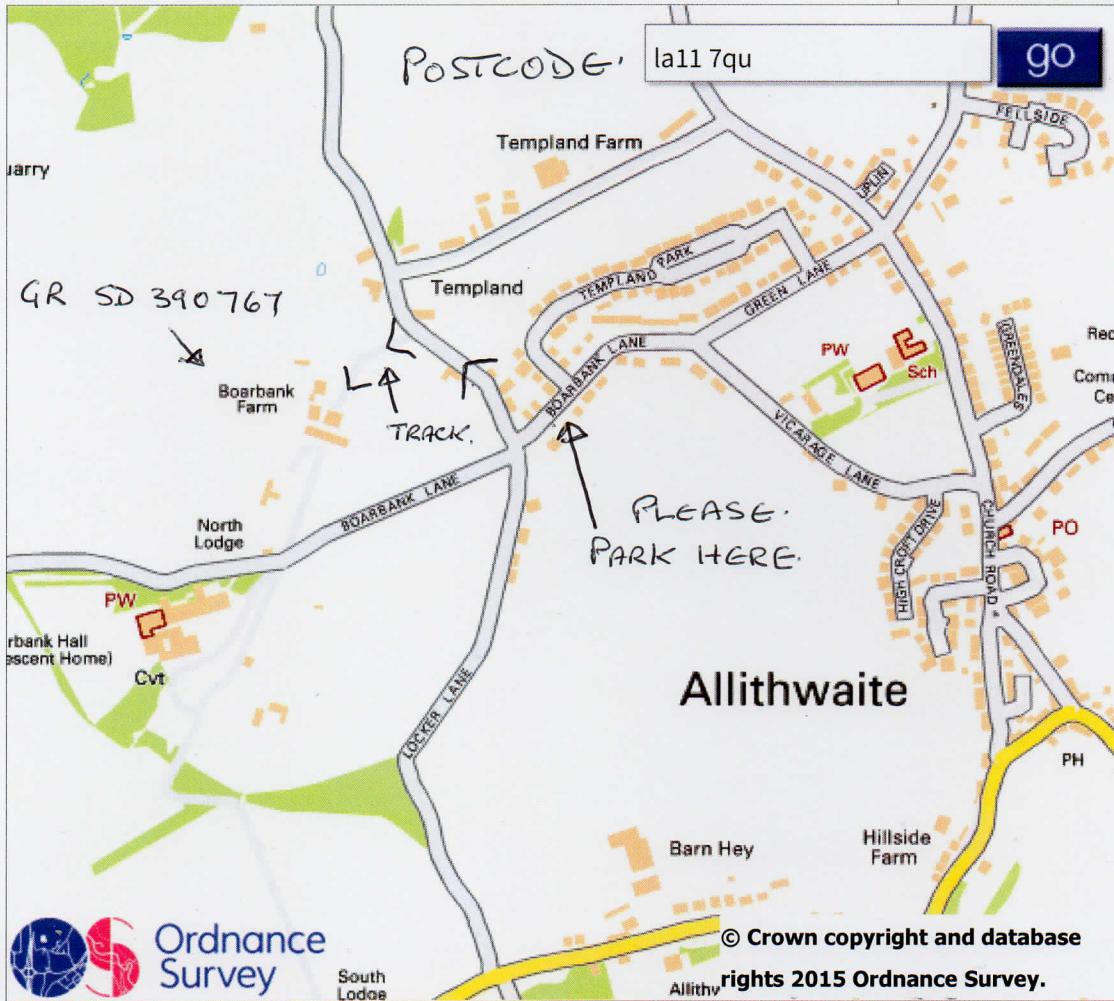

FROM CARTMEL ADDRESS IS
 OPENDATA VIEWER
 8 BOARBANK FARM
 boundary layers

Get digital map data

Download or order OS OpenData or use OS OpenSpace® to enhance your own application.

Feeling inspired?

If you found using Open Data valuable, why not take part in one of our [GeoVation Challenges?](#)

Need something else?

To see other products, visit our [products pages](#) or for a printed map, visit our [Map Shop](#).